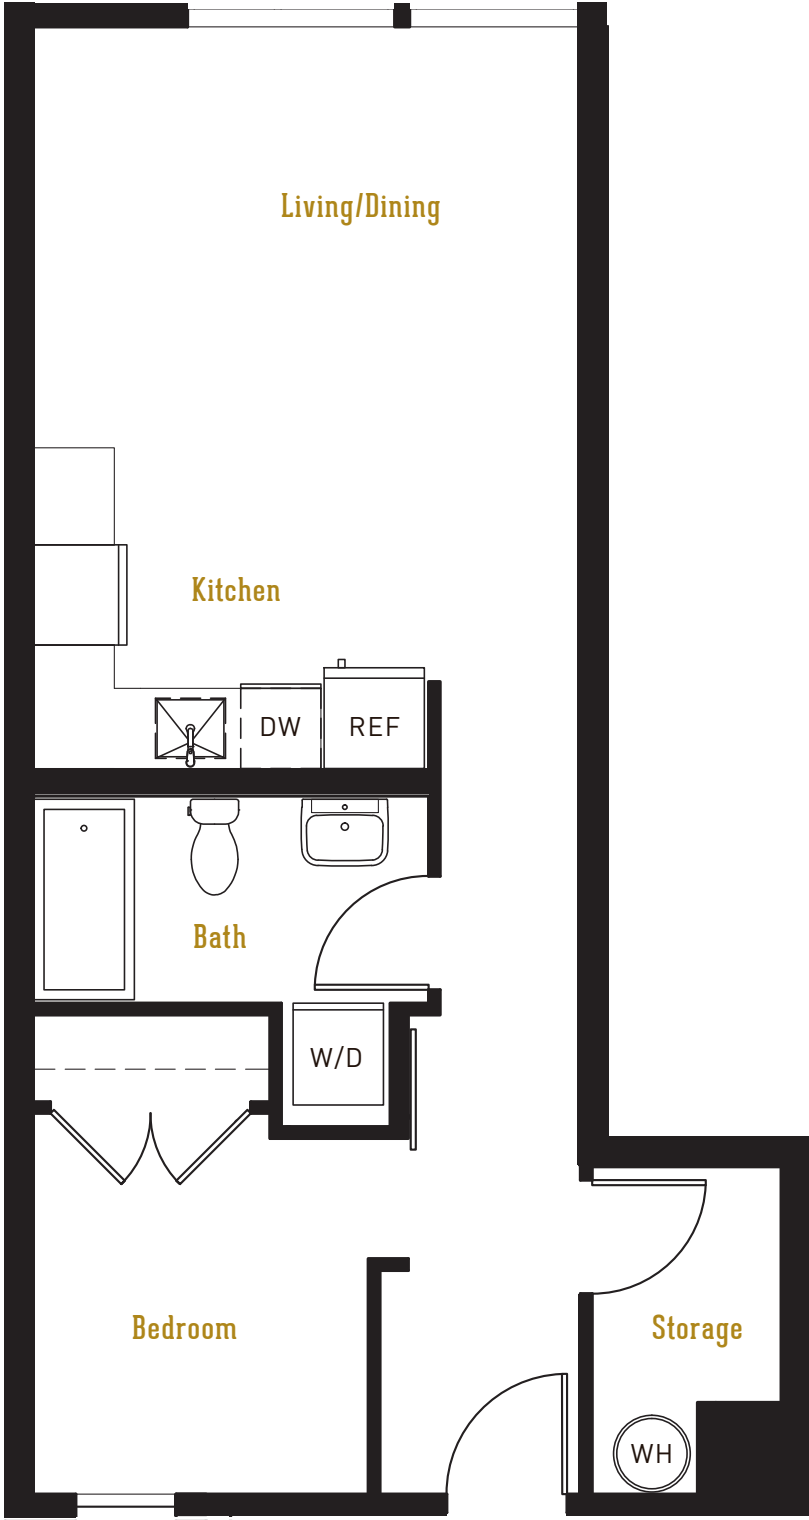

1315 East Jefferson Street, Seattle, WA 98122 | 206.735.0709

UNIT TYPE

A1

**1 BR/1 BATH
600 SF**

201, 206 301,
306, 401, 406

RENT: