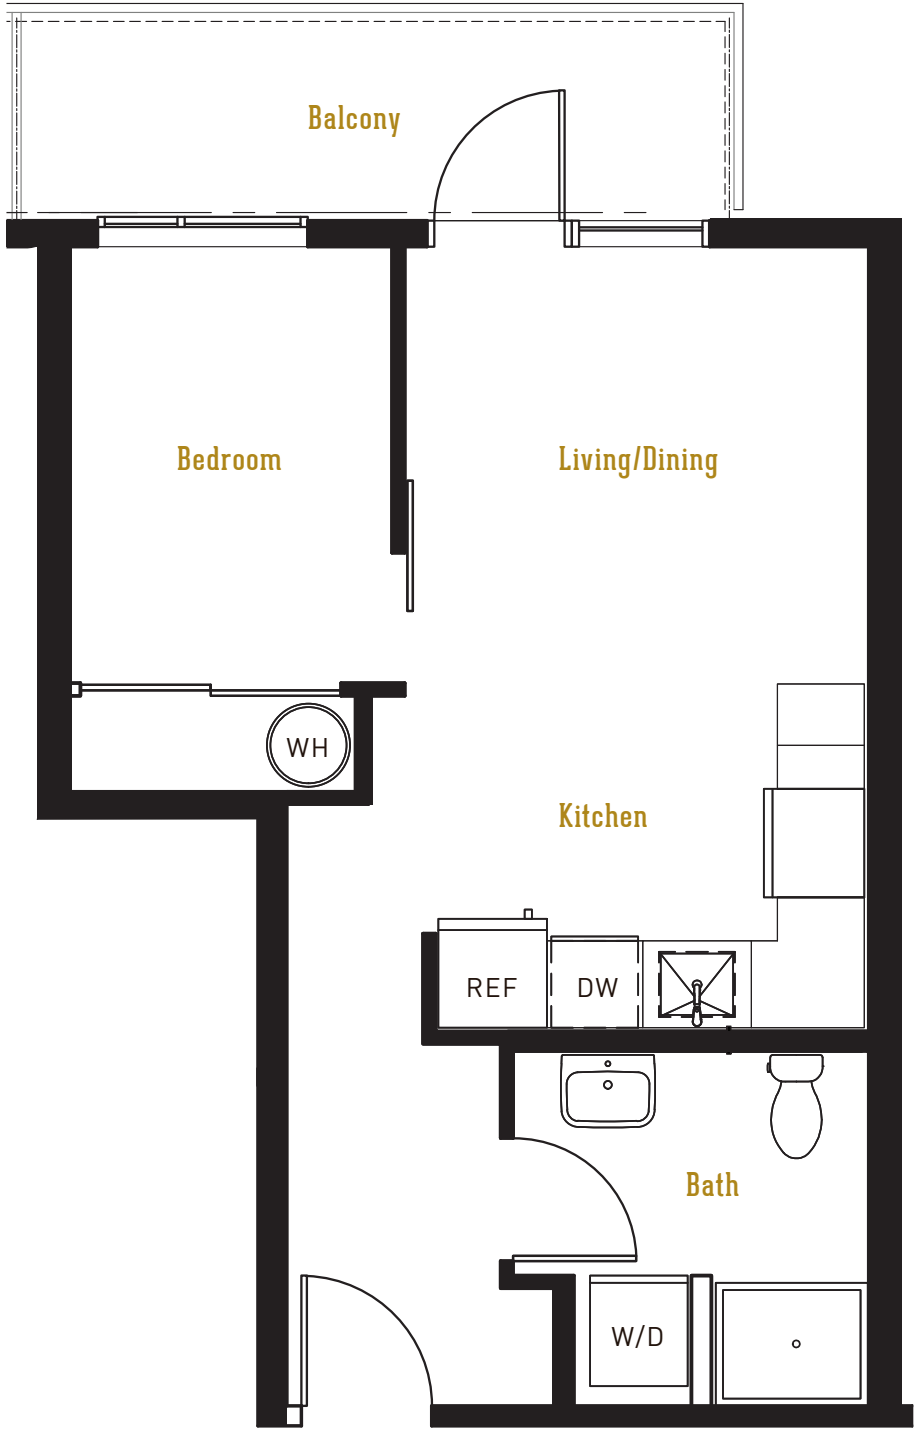

1315 East Jefferson Street, Seattle, WA 98122 | 206.735.0709

UNIT TYPE

A2

1 BR/1 BATH
468 SF

209

RENT: