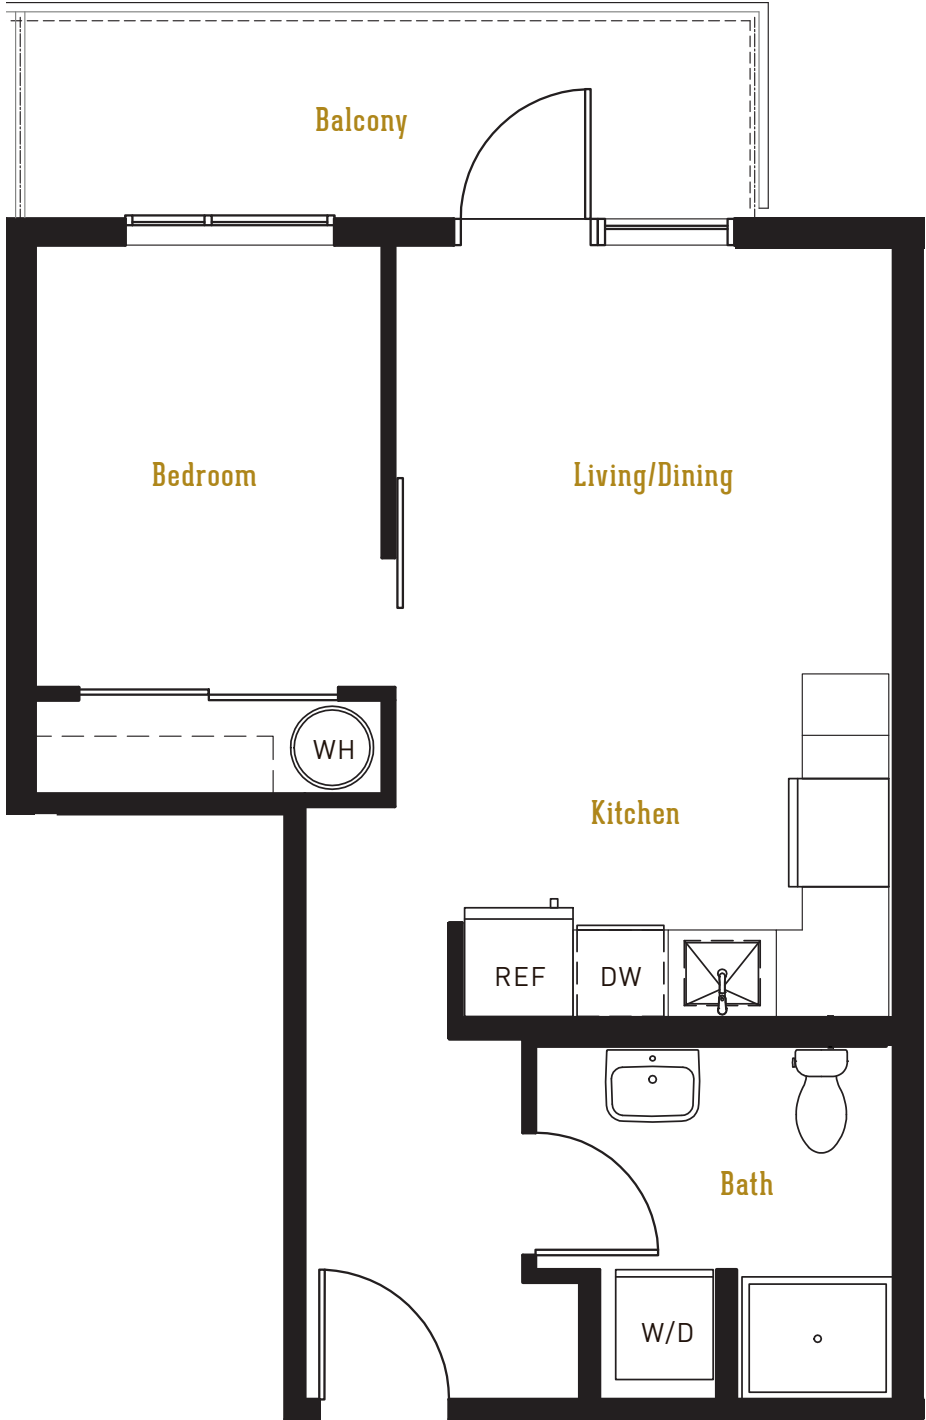

1315 East Jefferson Street, Seattle, WA 98122 | 206.735.0709

UNIT TYPE

A2A

1 BR/1 BATH
488 SF

409

RENT: