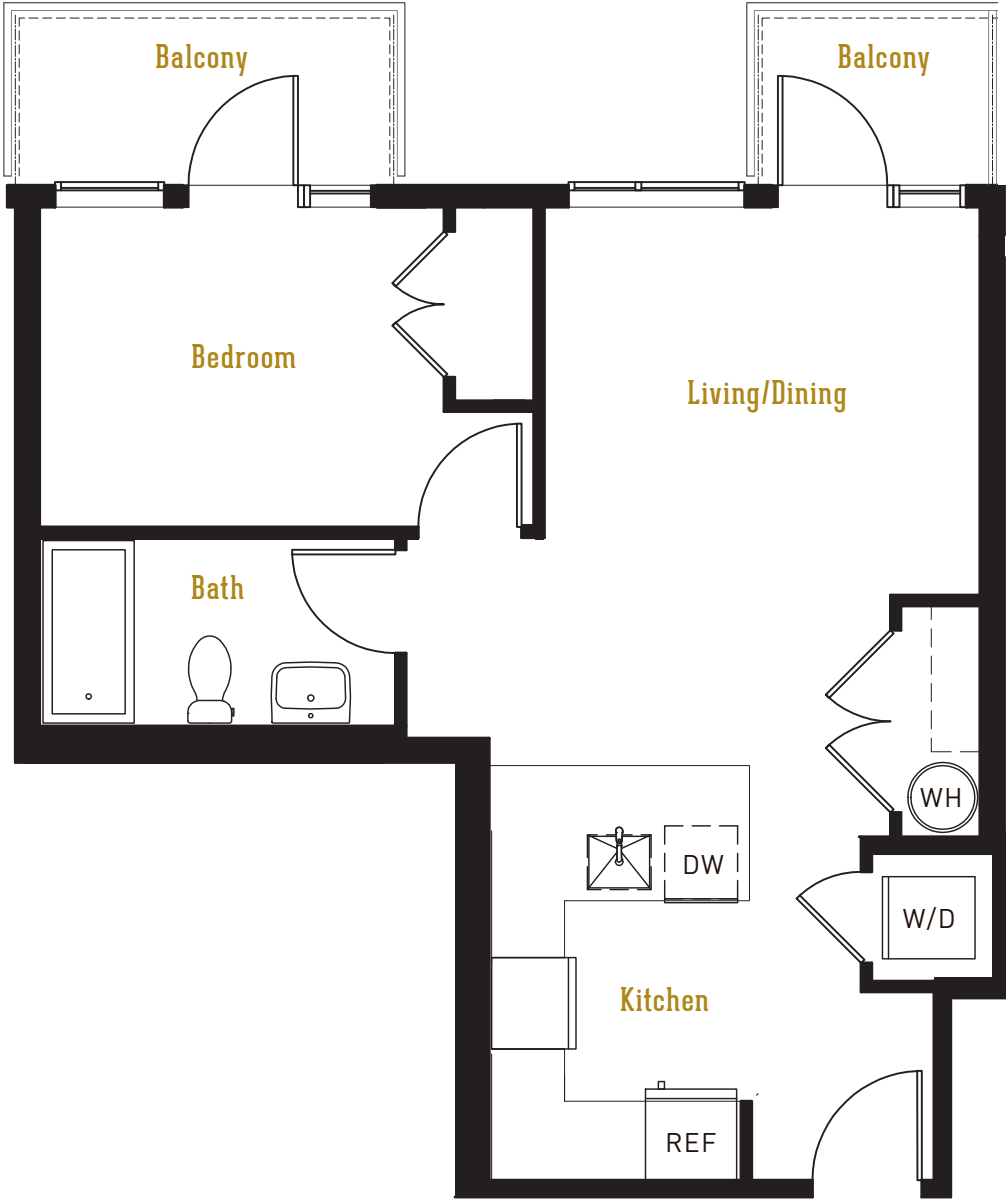

1315 East Jefferson Street, Seattle, WA 98122 | 206.735.0709

UNIT TYPE

A4

1 BR/1 BATH
587 SF

412

RENT: