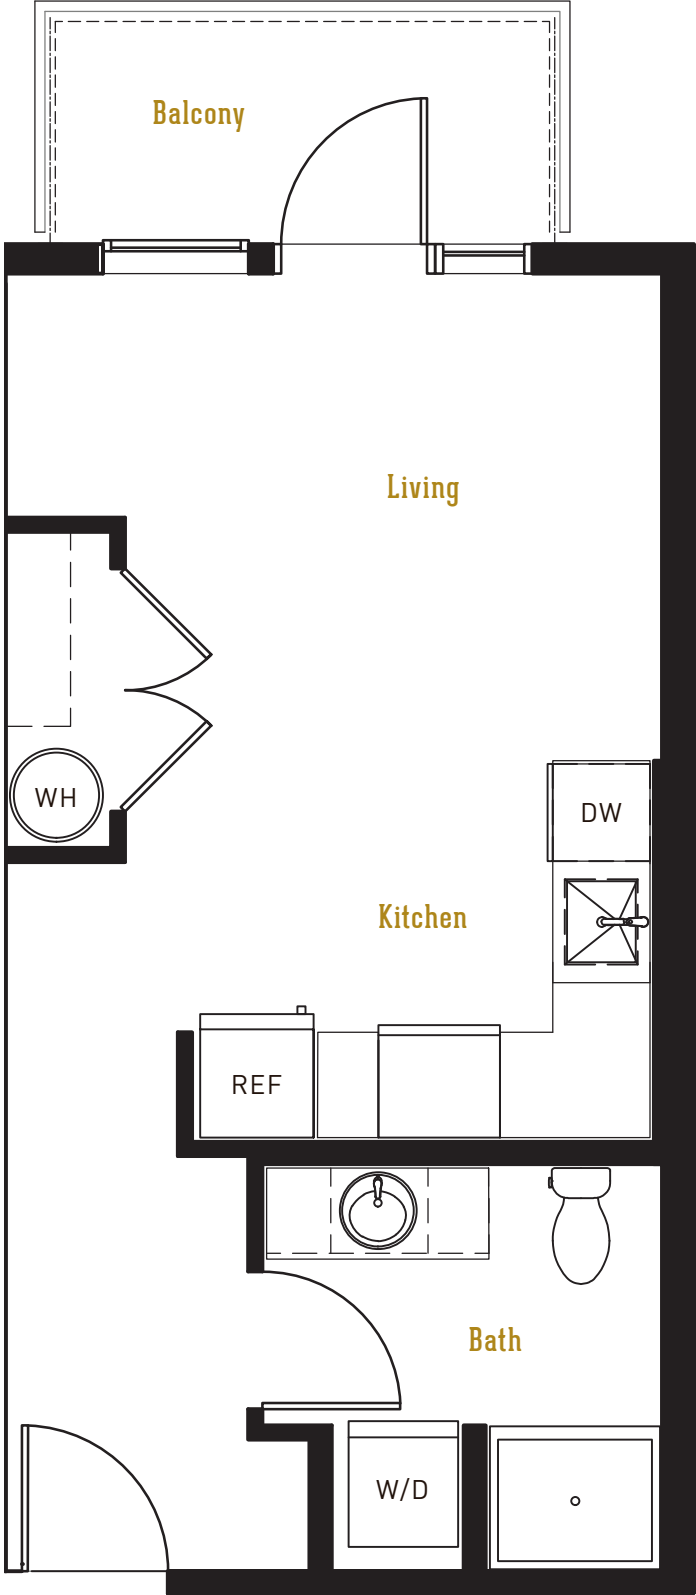

1315 East Jefferson Street, Seattle, WA 98122 | 206.735.0709

UNIT TYPE

S1

STUDIO/1 BATH
393 SF

210, 211, 212,
310, 311, 312

RENT: