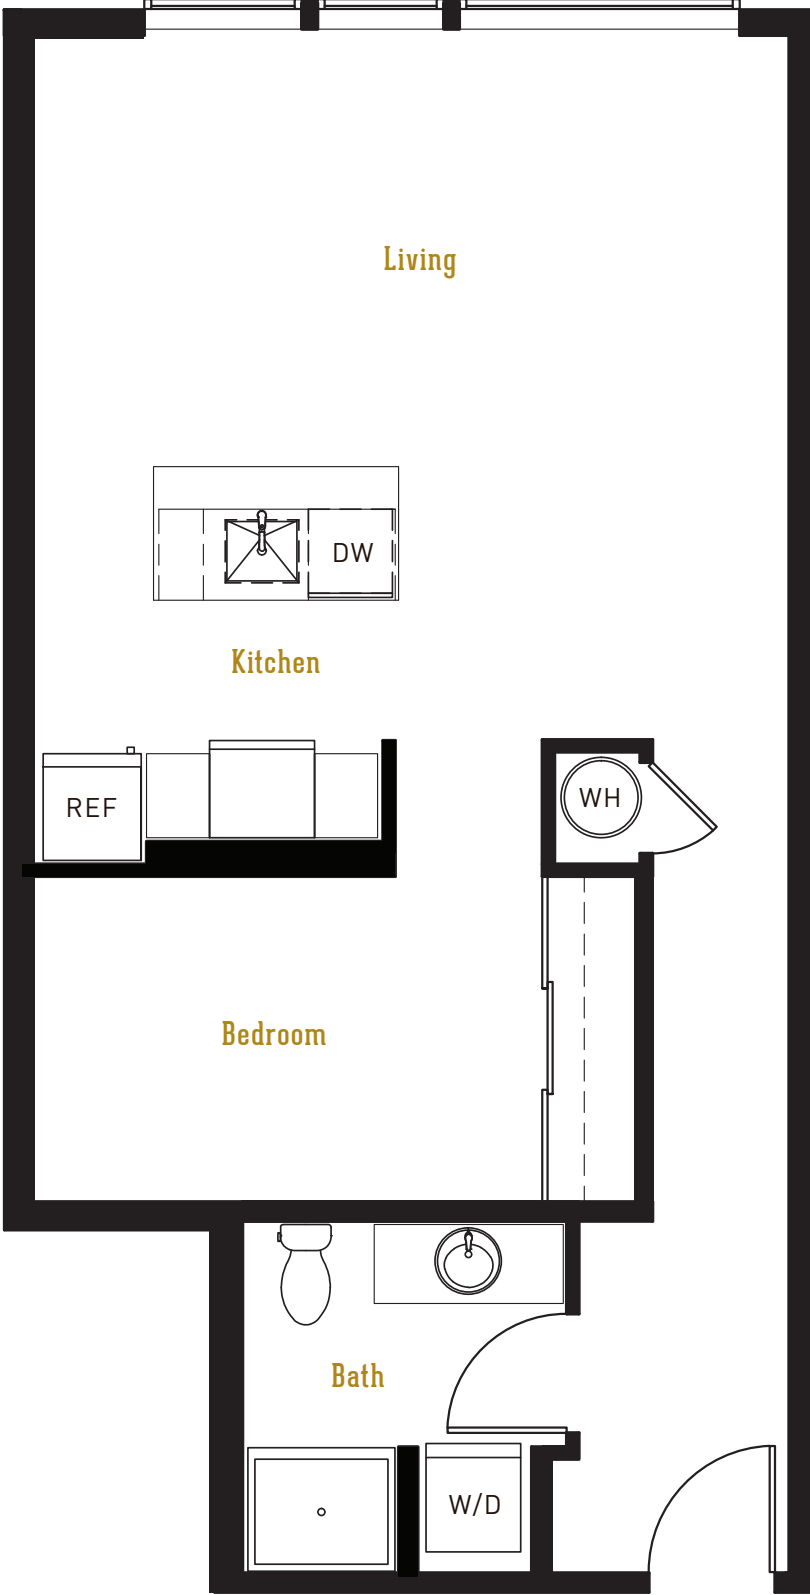

1315 East Jefferson Street, Seattle, WA 98122 | 206.735.0709

UNIT TYPE

S2

OPEN 1 BR/1 BATH
656 SF

202, 205, 302,
305 402, 405

RENT: