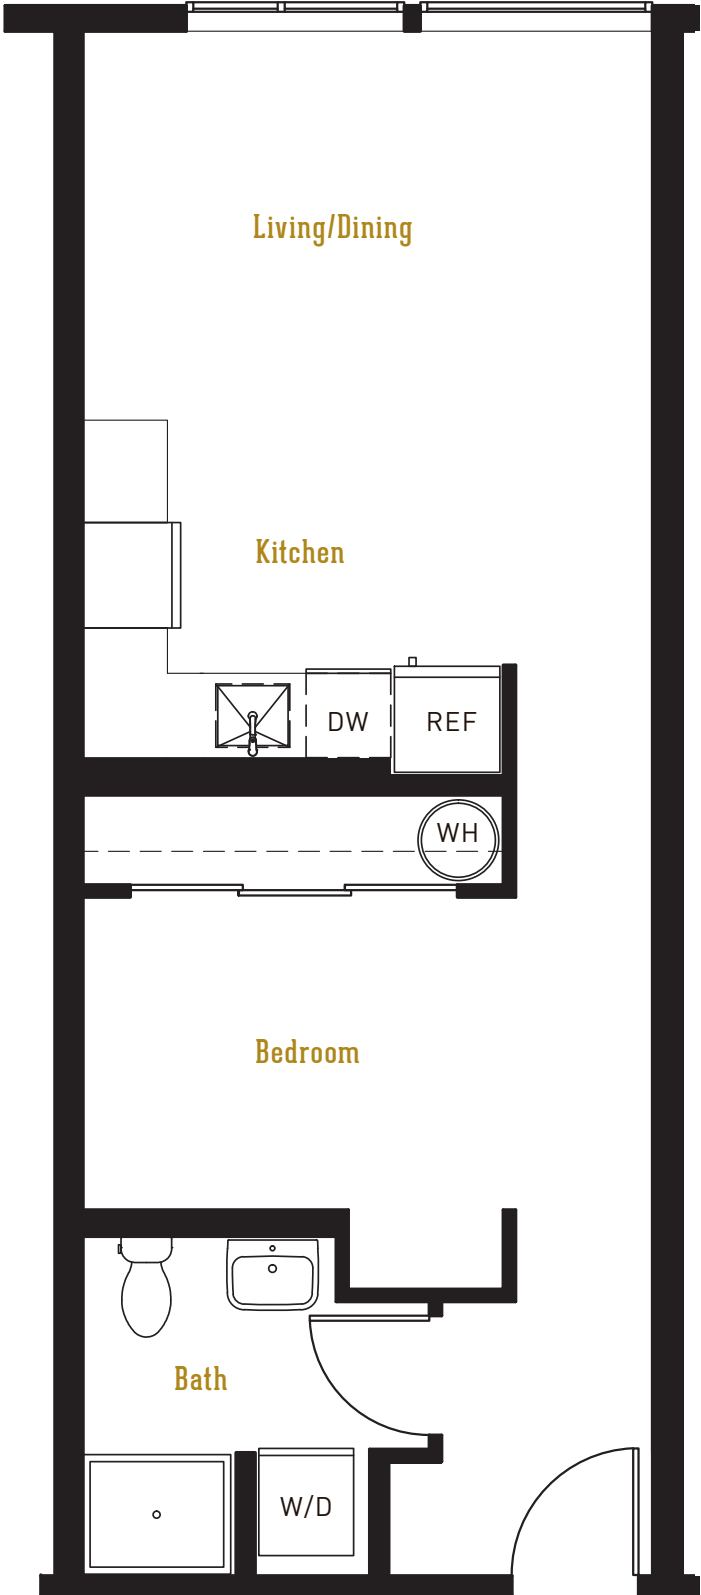

1315 East Jefferson Street, Seattle, WA 98122 | 206.735.0709

UNIT TYPE

S3

OPEN 1 BR/1 BATH
535 SF

203, 204, 303,
304, 403, 404

RENT: