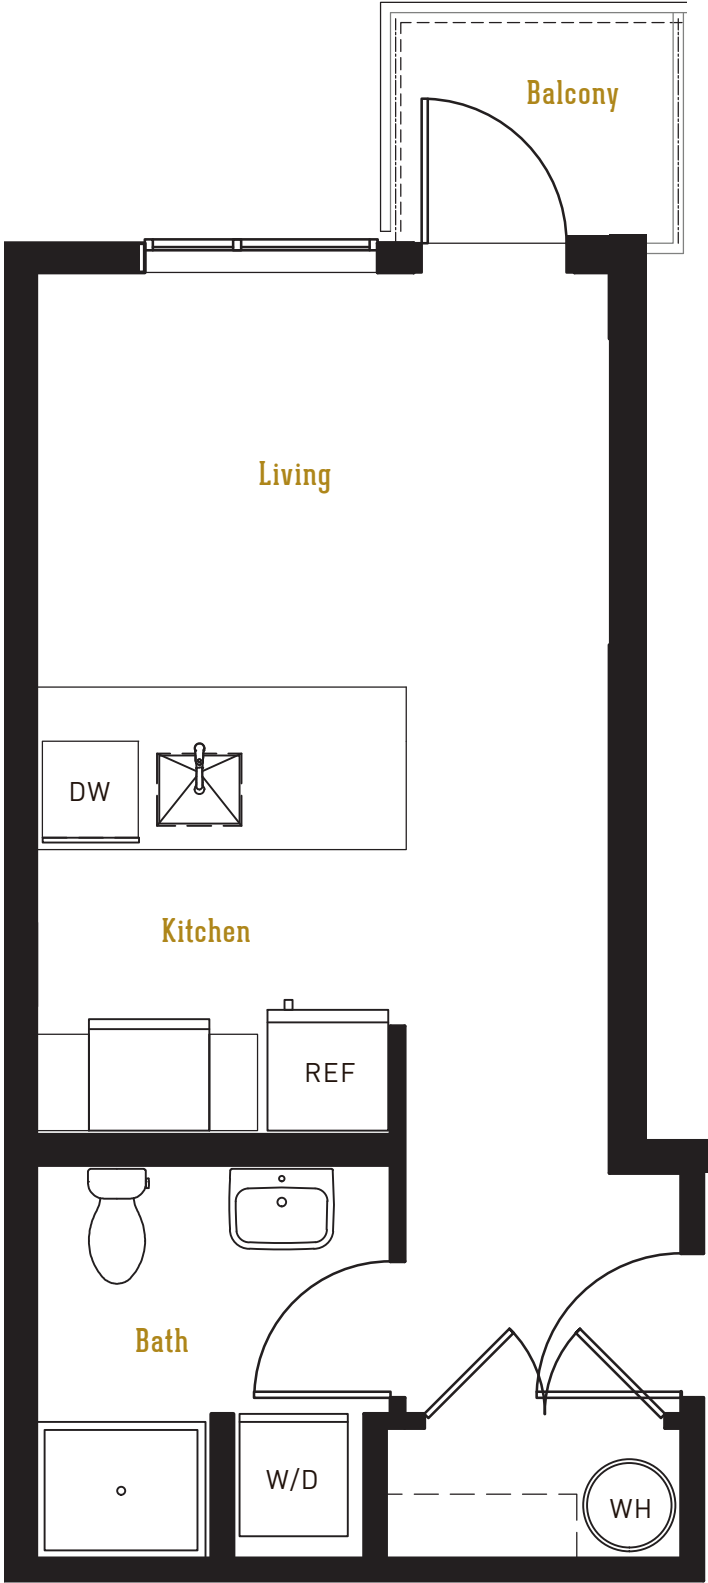

1315 East Jefferson Street, Seattle, WA 98122 | 206.735.0709

UNIT TYPE

S4

STUDIO/1 BATH
365 SF

213

RENT: