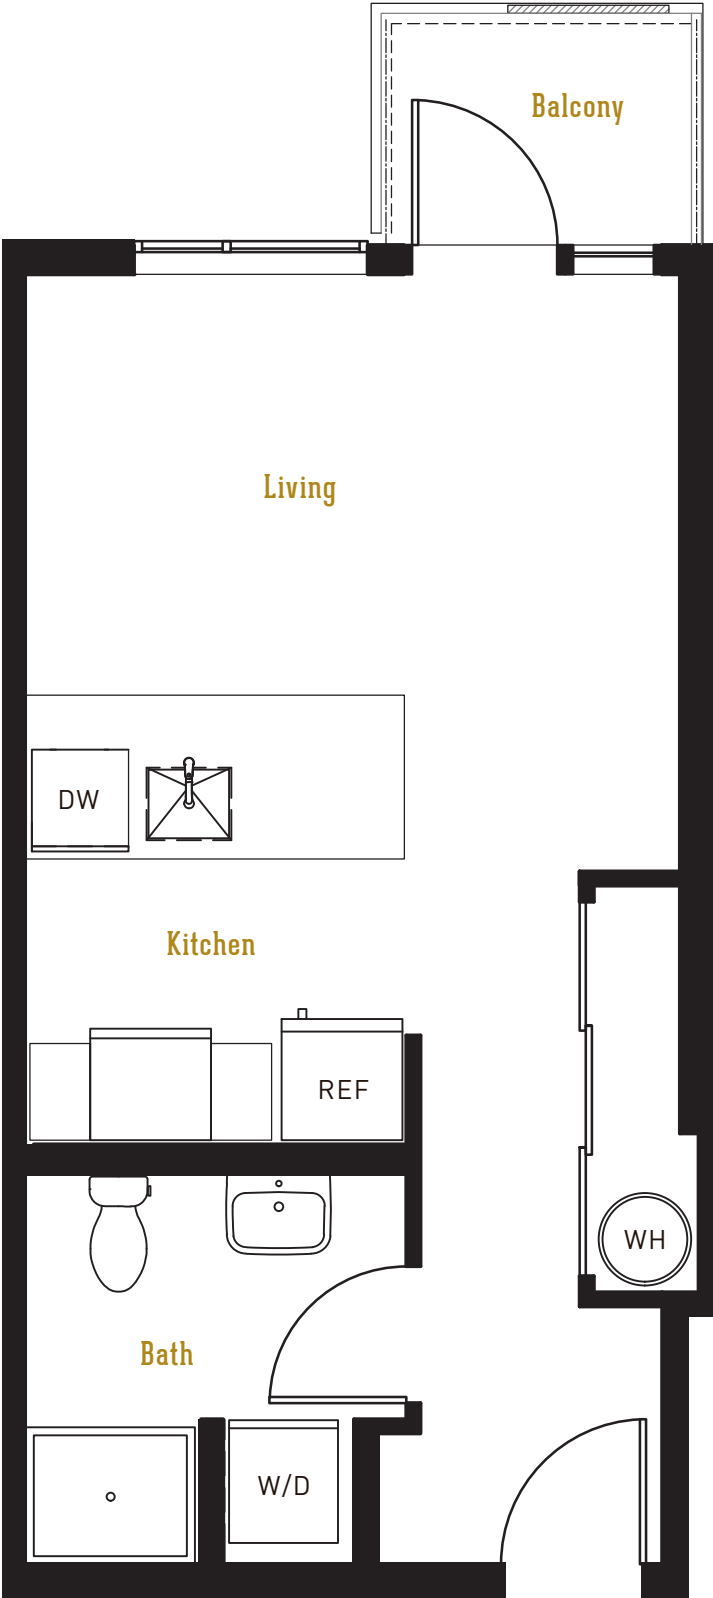

1315 East Jefferson Street, Seattle, WA 98122 | 206.735.0709

UNIT TYPE

S4A

STUDIO/1 BATH
400 SF

313

RENT: